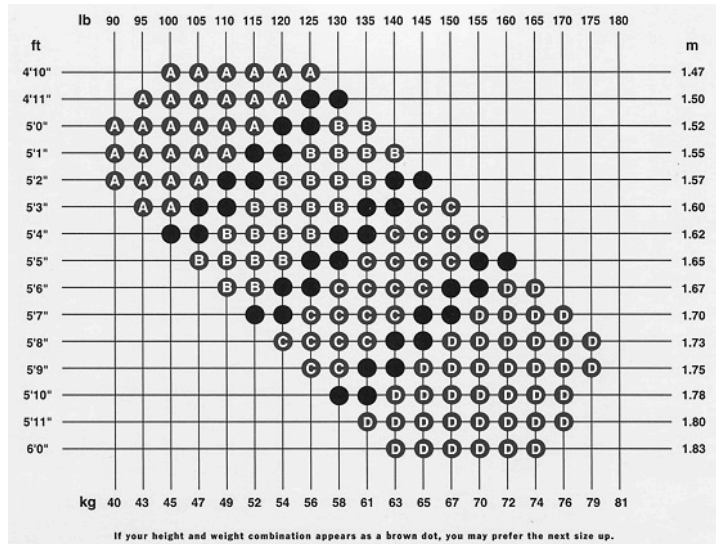

### Black Patten Tap Shoes

(recommend street size)

5.5C 6.0C 6.5C 7.0C 7.5C 8.0C 8.5C 9.0C 9.5C 10.0C 10.5C

11.0C 11.5C 12.0C 12.5C 13.0C 13.5C 1.0C 1.5C

### PAWS

XS (shoe 3.0-4.5)      S (shoe 5.0-6.5)      M (shoe 7.0-8.0)      L (shoe 8.5-9.5)

XL (shoe 10.0-11.0)    XXL (shoe 11.5-13.0)

## Tights Sizing Guidelines

### Bloch Convertible Tights in Ballet Pink and Light Tan

Child Sizes: S (4-5) M (6-8) L (10-12) – no size chart

Adult Sizes: A, B, C, D – See size chart below